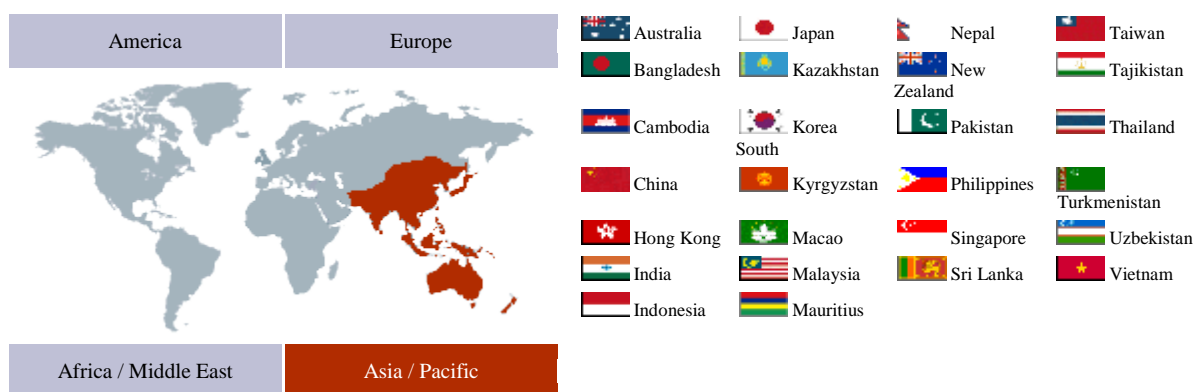

## 160 Trade Shows in Australia

[Trade Shows by date in Australia](#)

## Cities in Australia

Adelaide      Glenorchy, Tasmania      Kalgoorlie-Boulder      Melbourne      Newcastle, Australia      Sydney  
 Brisbane      Gold Coast      Mackay      Muswellbrook      Perth      Townsville  
 Canberra